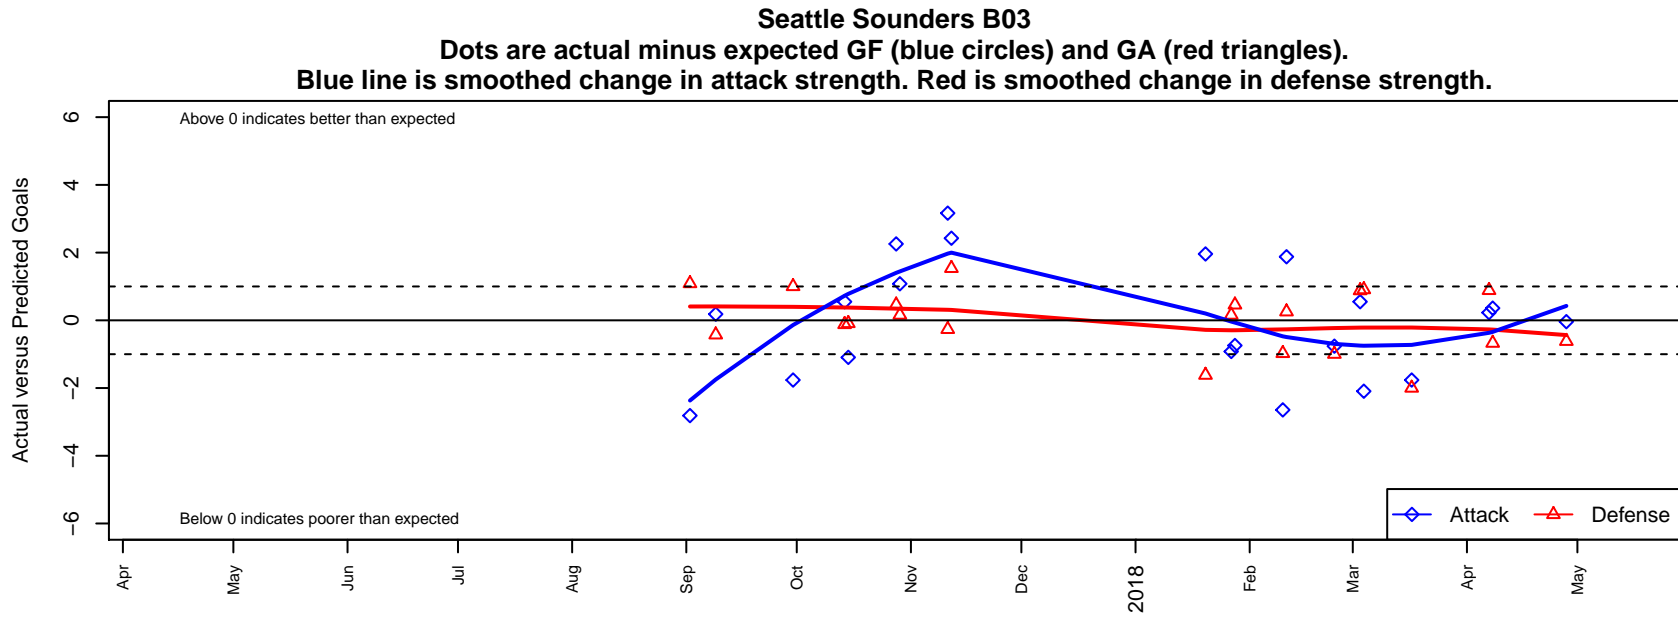

Seattle Sounders B03

Seattle Sounders FC
Tukwila, WA
B03 total strength=1793
attack=39.95 defense=24.49
fall league = USSDA U15

alt names used:
Seattle Sounders FC U-15

Venues played:
2017 USSDA U15

**attack and defense variance (black dot)
relative to other teams
and top 10 in region**