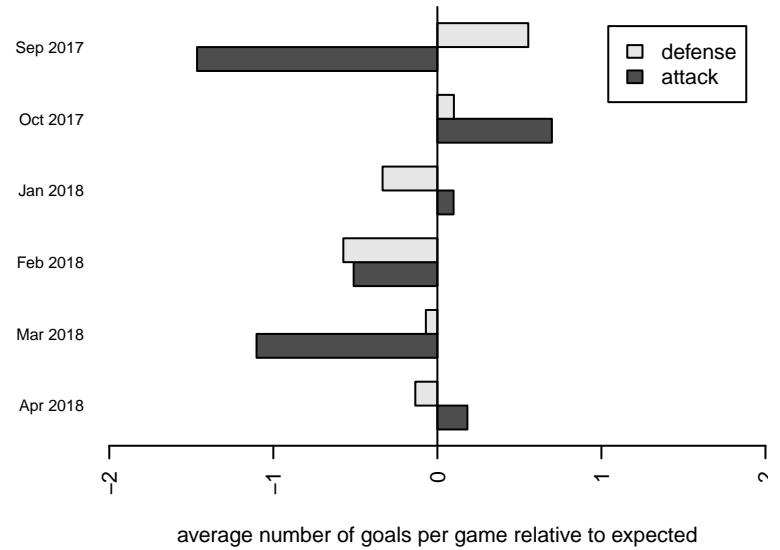

Performance relative to 13 month average