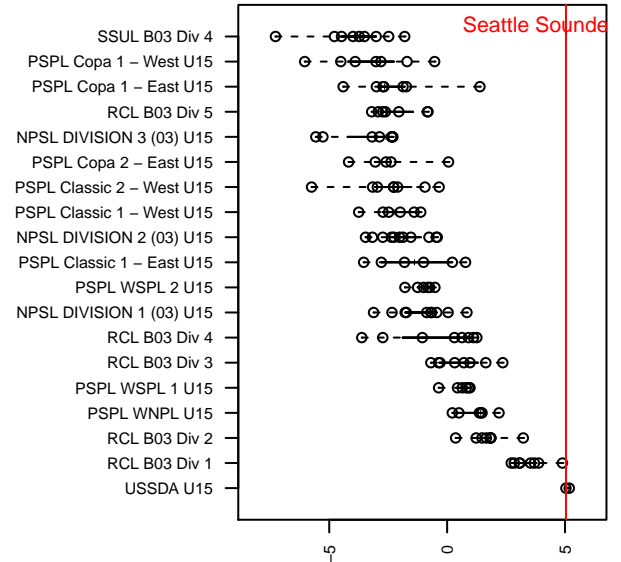

**attack and defense rating
relative to others at age
and all opponents in last 13 months**